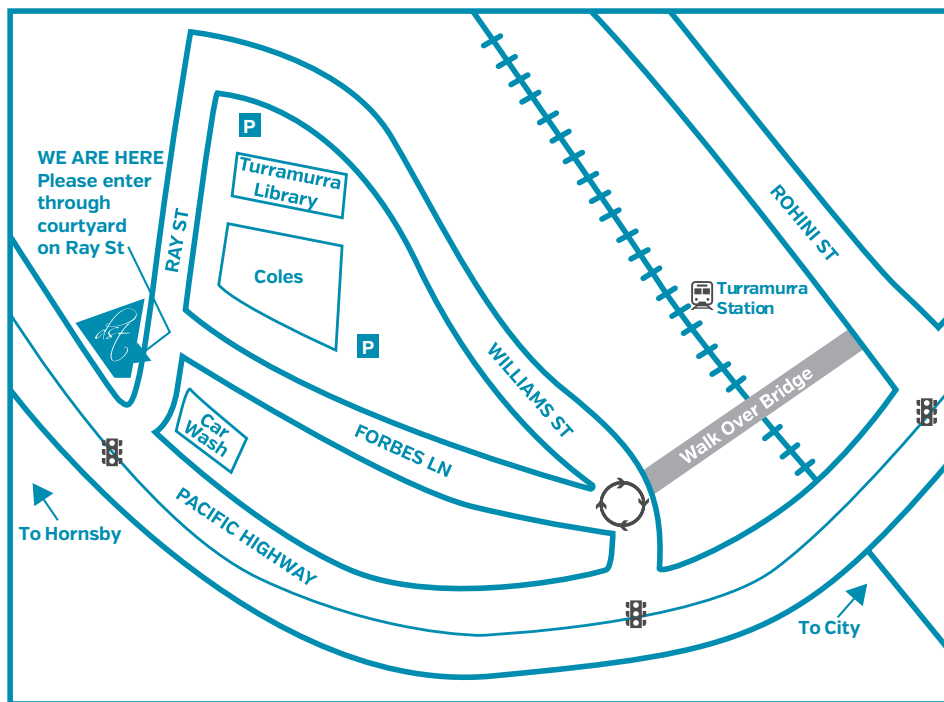

Referred by

Name: _____ Phone: _____
Email: _____
Address: _____
Signature: _____ Date: _____
Radiographs enclosed: _____
Additional Notes: _____

We are located on the corner of the Pacific Highway and Ray Street, across the road from the Turramurra train station. You can access our entrance through the courtyard on Ray Street.

How to get here:

By train - Take the train to Turramurra station, which is six stations north of Chatswood on the North Shore Line, and two stations south of Hornsby. From the station, walk over the bridge to Forbes Lane. It is about a 3 minute walk.

By car - If you are travelling **north** on the Pacific Highway, go past the railway bridge over Turramurra station, then turn right at the second set of traffic lights onto Ray Street. If you are travelling **south** from Hornsby on the Pacific Highway, simply turn left into Ray Street. We are about 4 minutes from Pearce's Corner. There is ample parking on Ray Street, at Coles, next to Turramurra Library, and in the nearby streets.